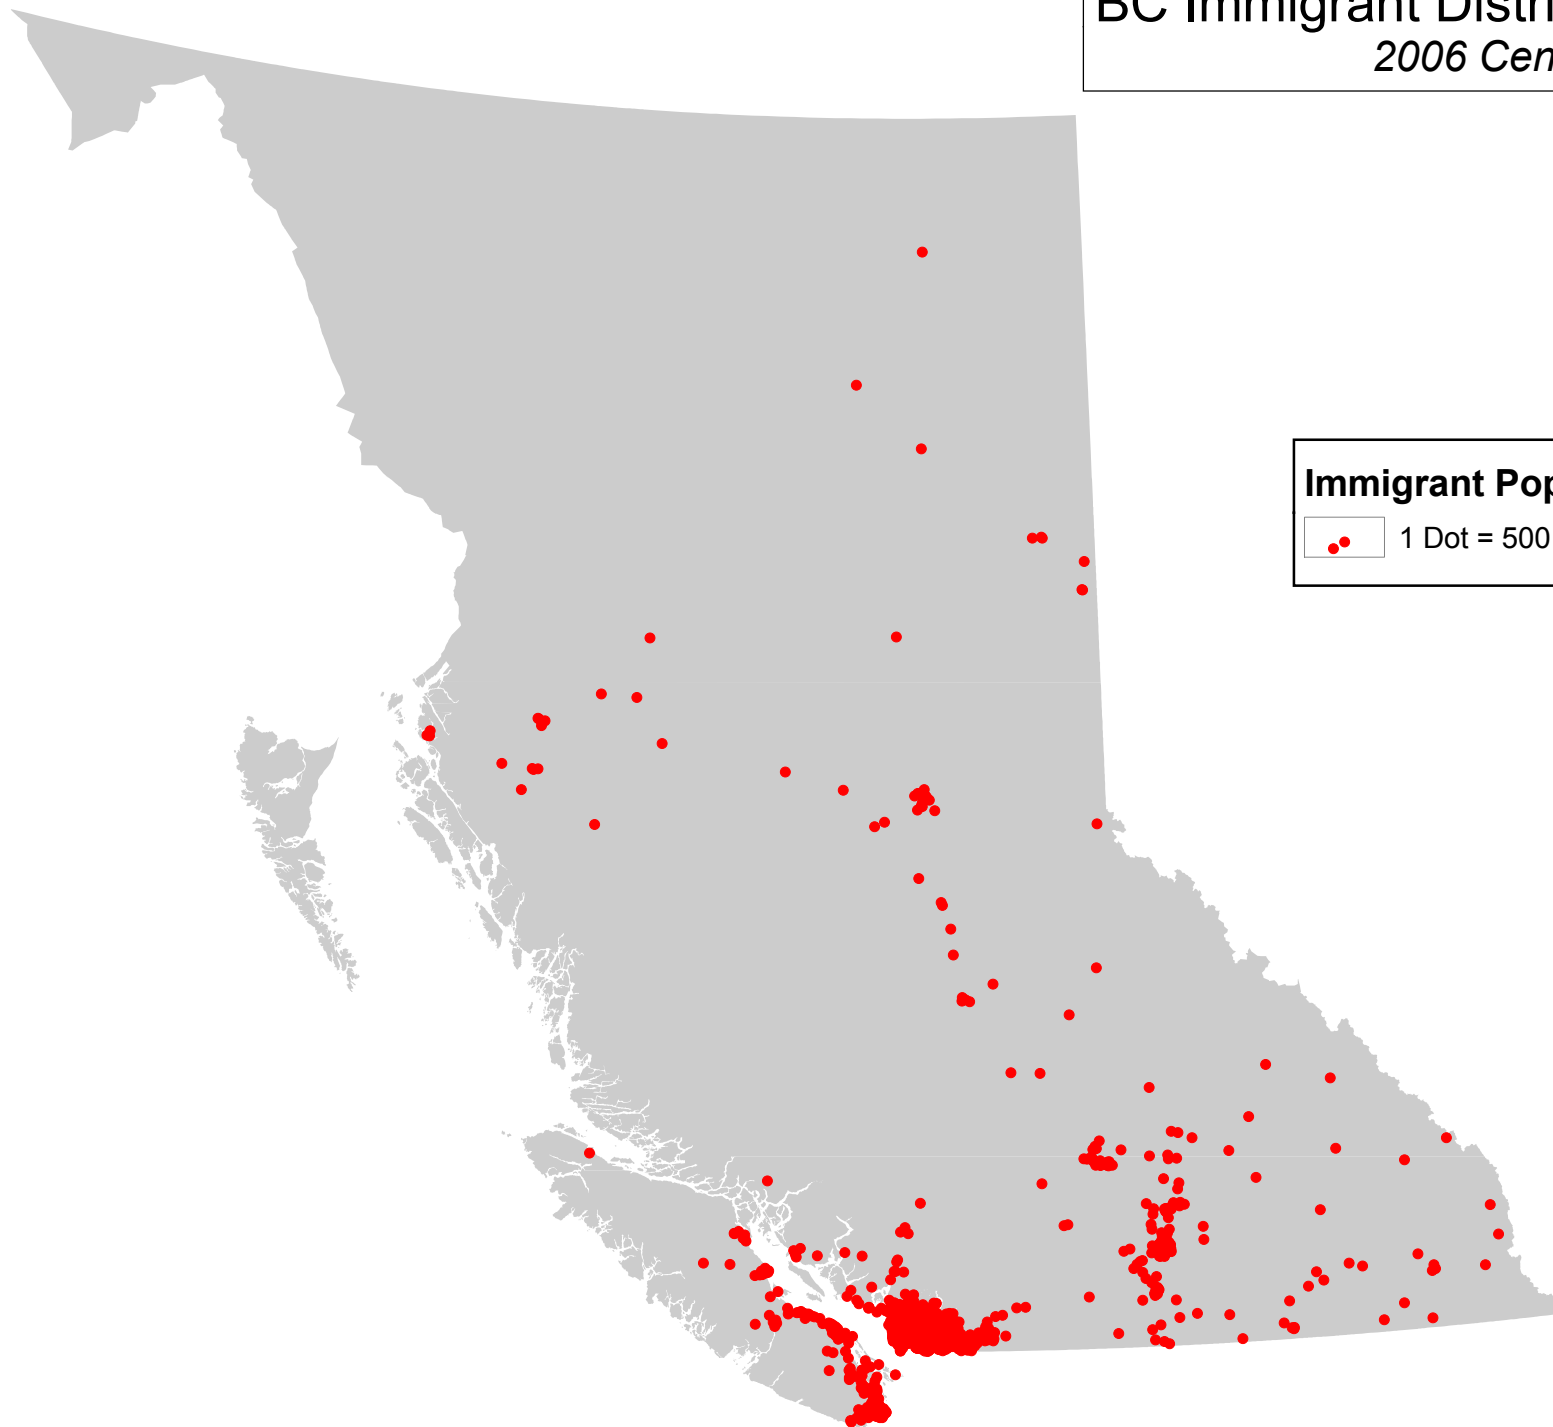

BC Immigrant Distribution by CSD

2006 Census

Immigrant Population

1 Dot = 500 Immigrants