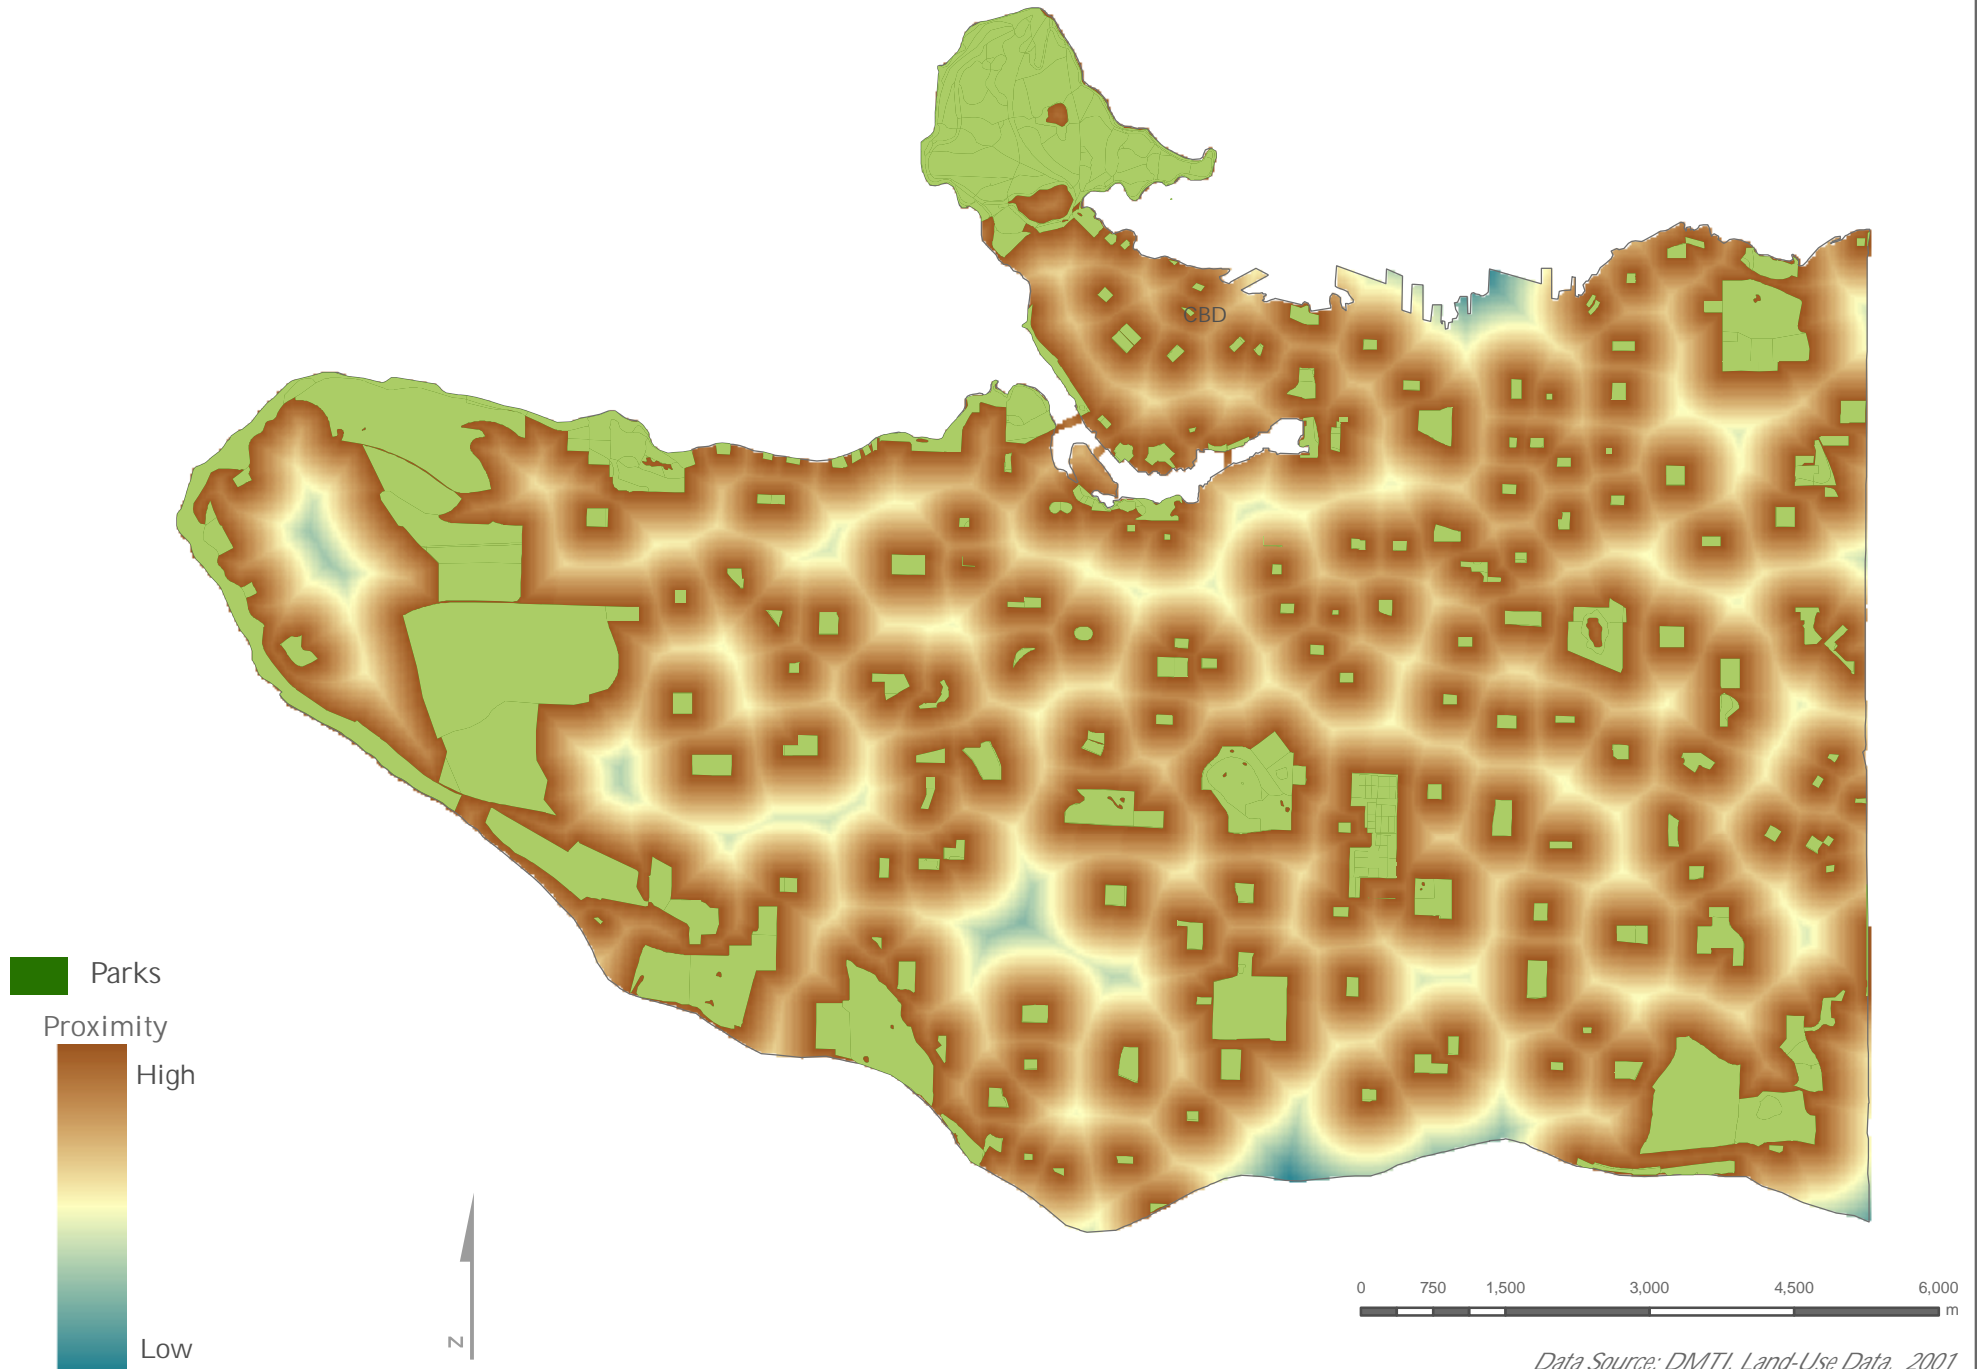

Proximity to Parks in Vancouver

Data Source: DMTI, Land-Use Data, 2001