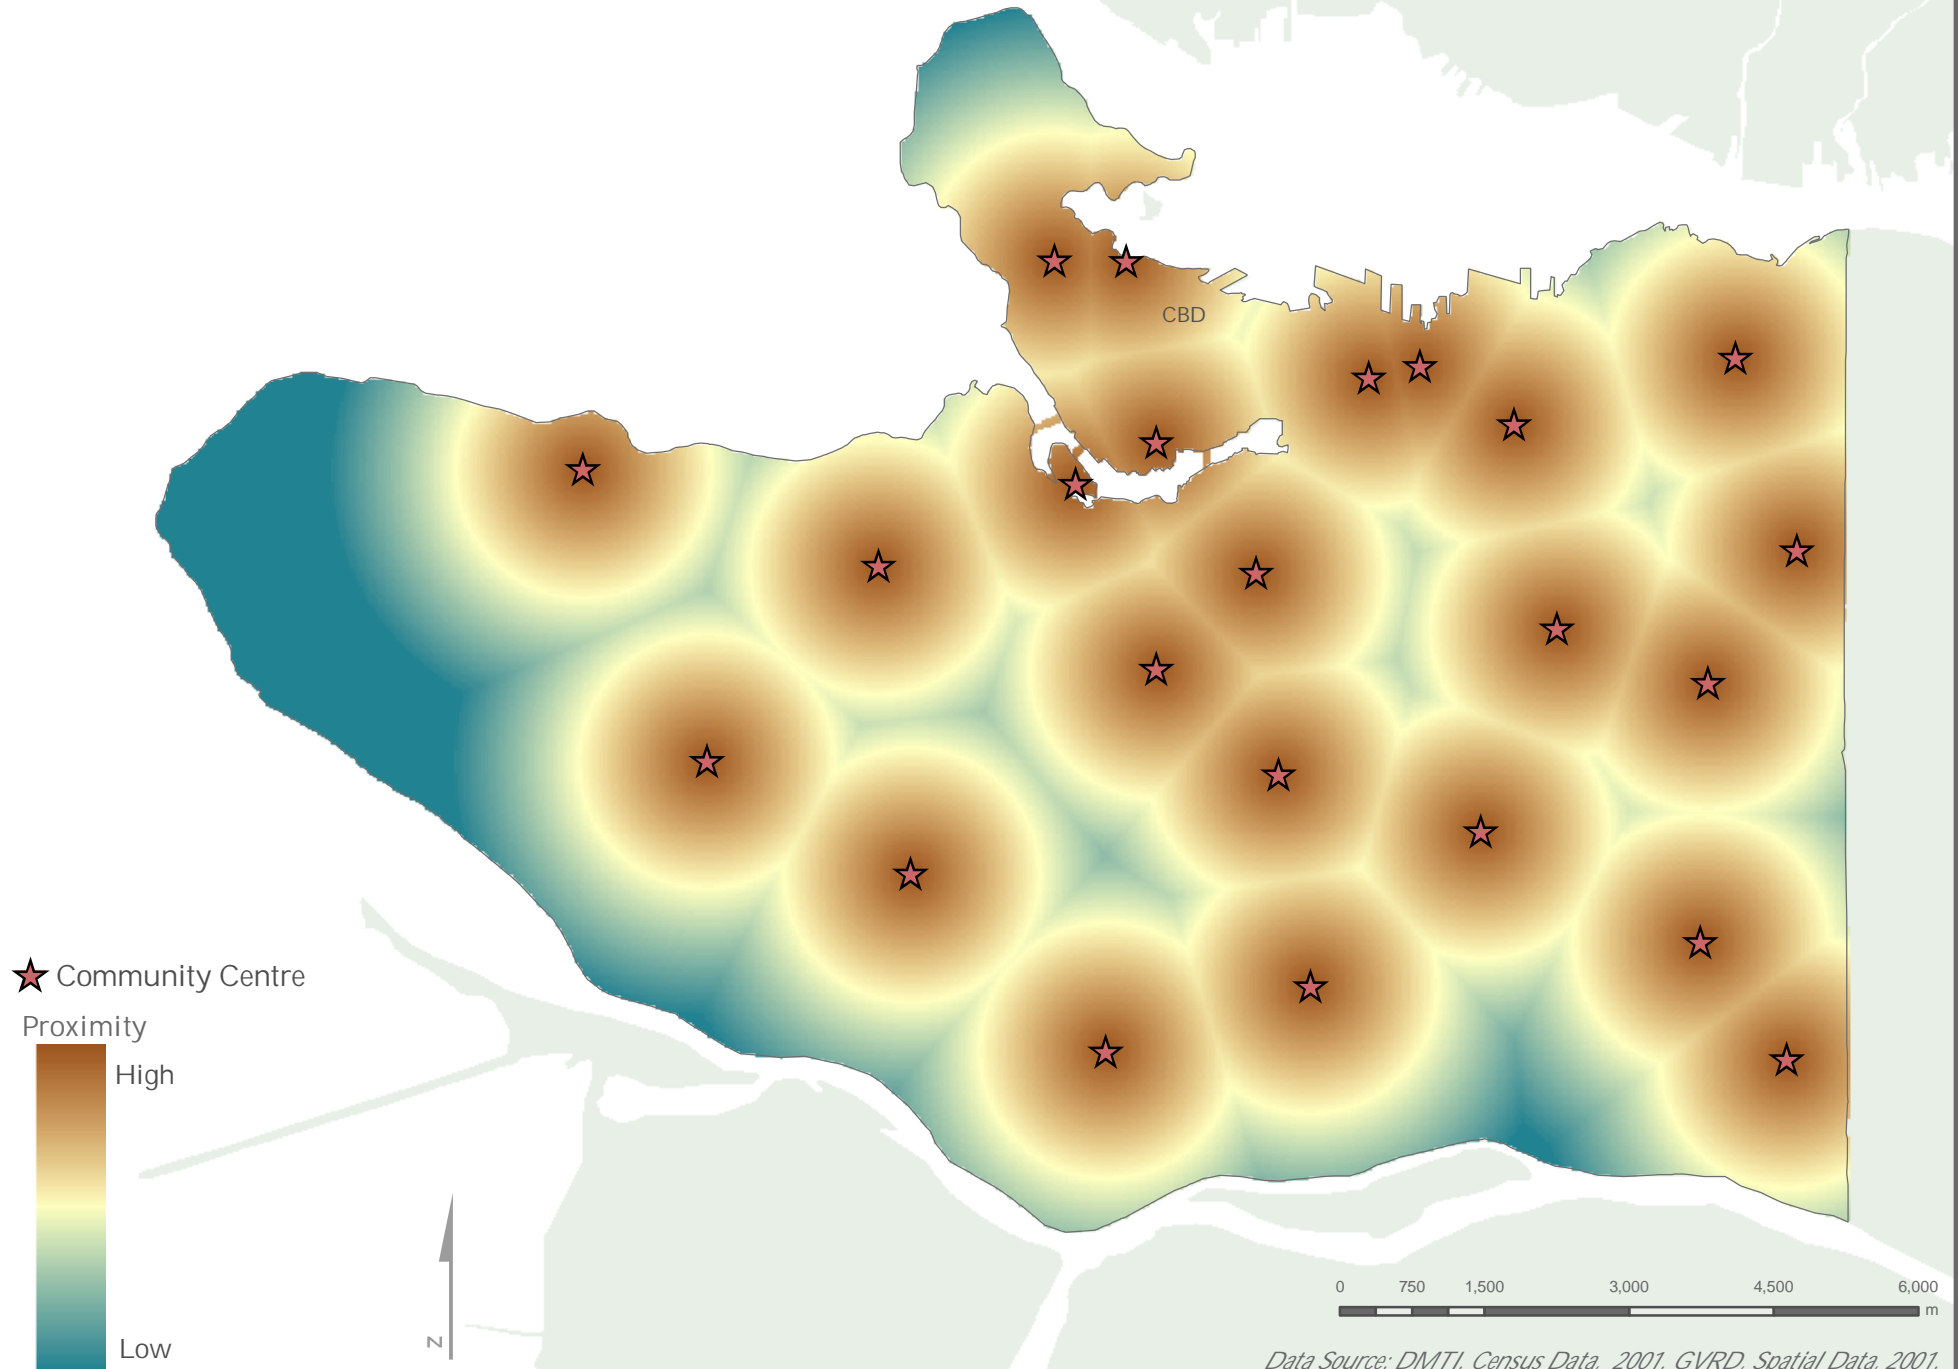

Proximity to Community Centres in Vancouver

Data Source: DMTI. Census Data, 2001. GVRD, Spatial Data, 2001.