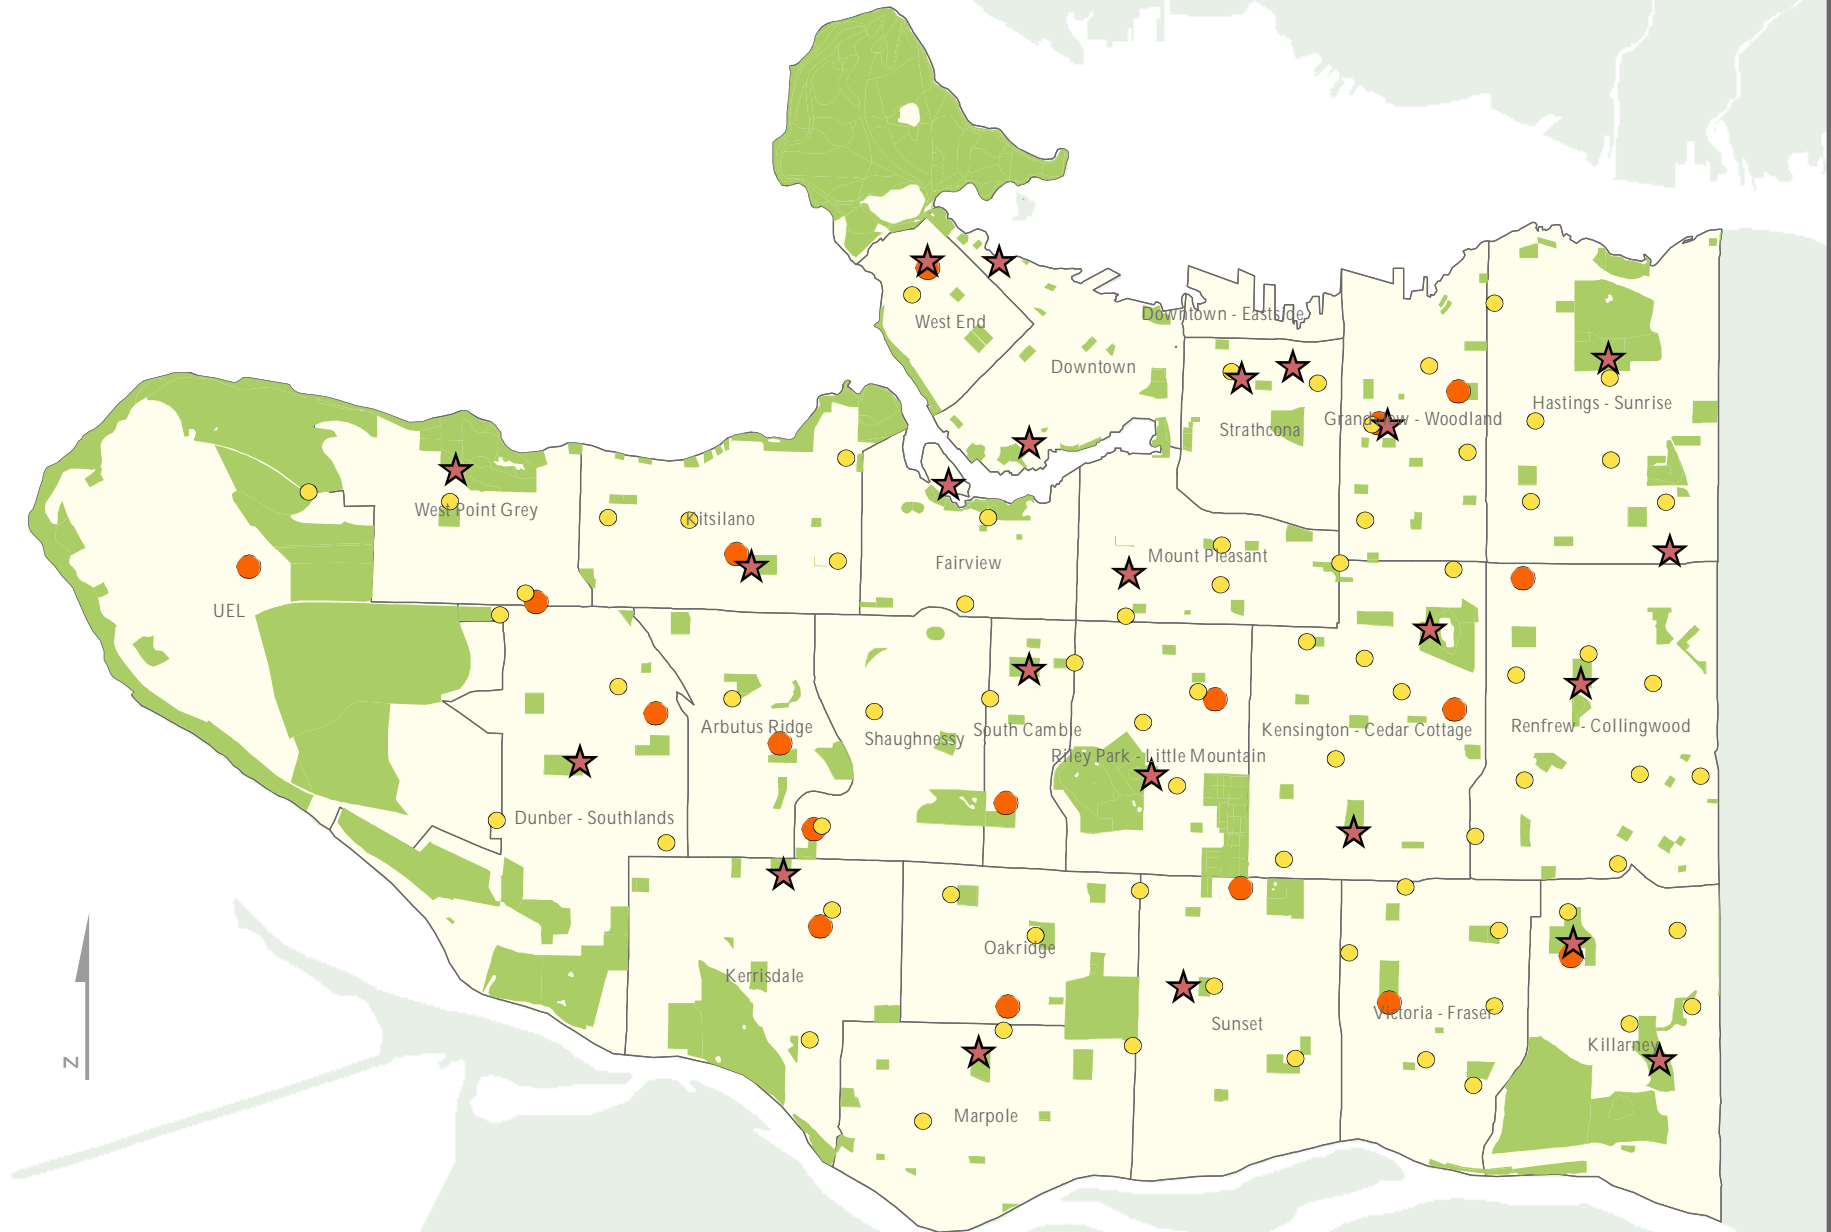

Selected Vancouver Neighbourhood Amenities

- Parks
- neighbourhoods
- Secondary School
- Elementary School
- Community Centre

Data Source: GVRD, Spatial Data, 2001. DMTI, Land-Use Data, 2001, 2006.