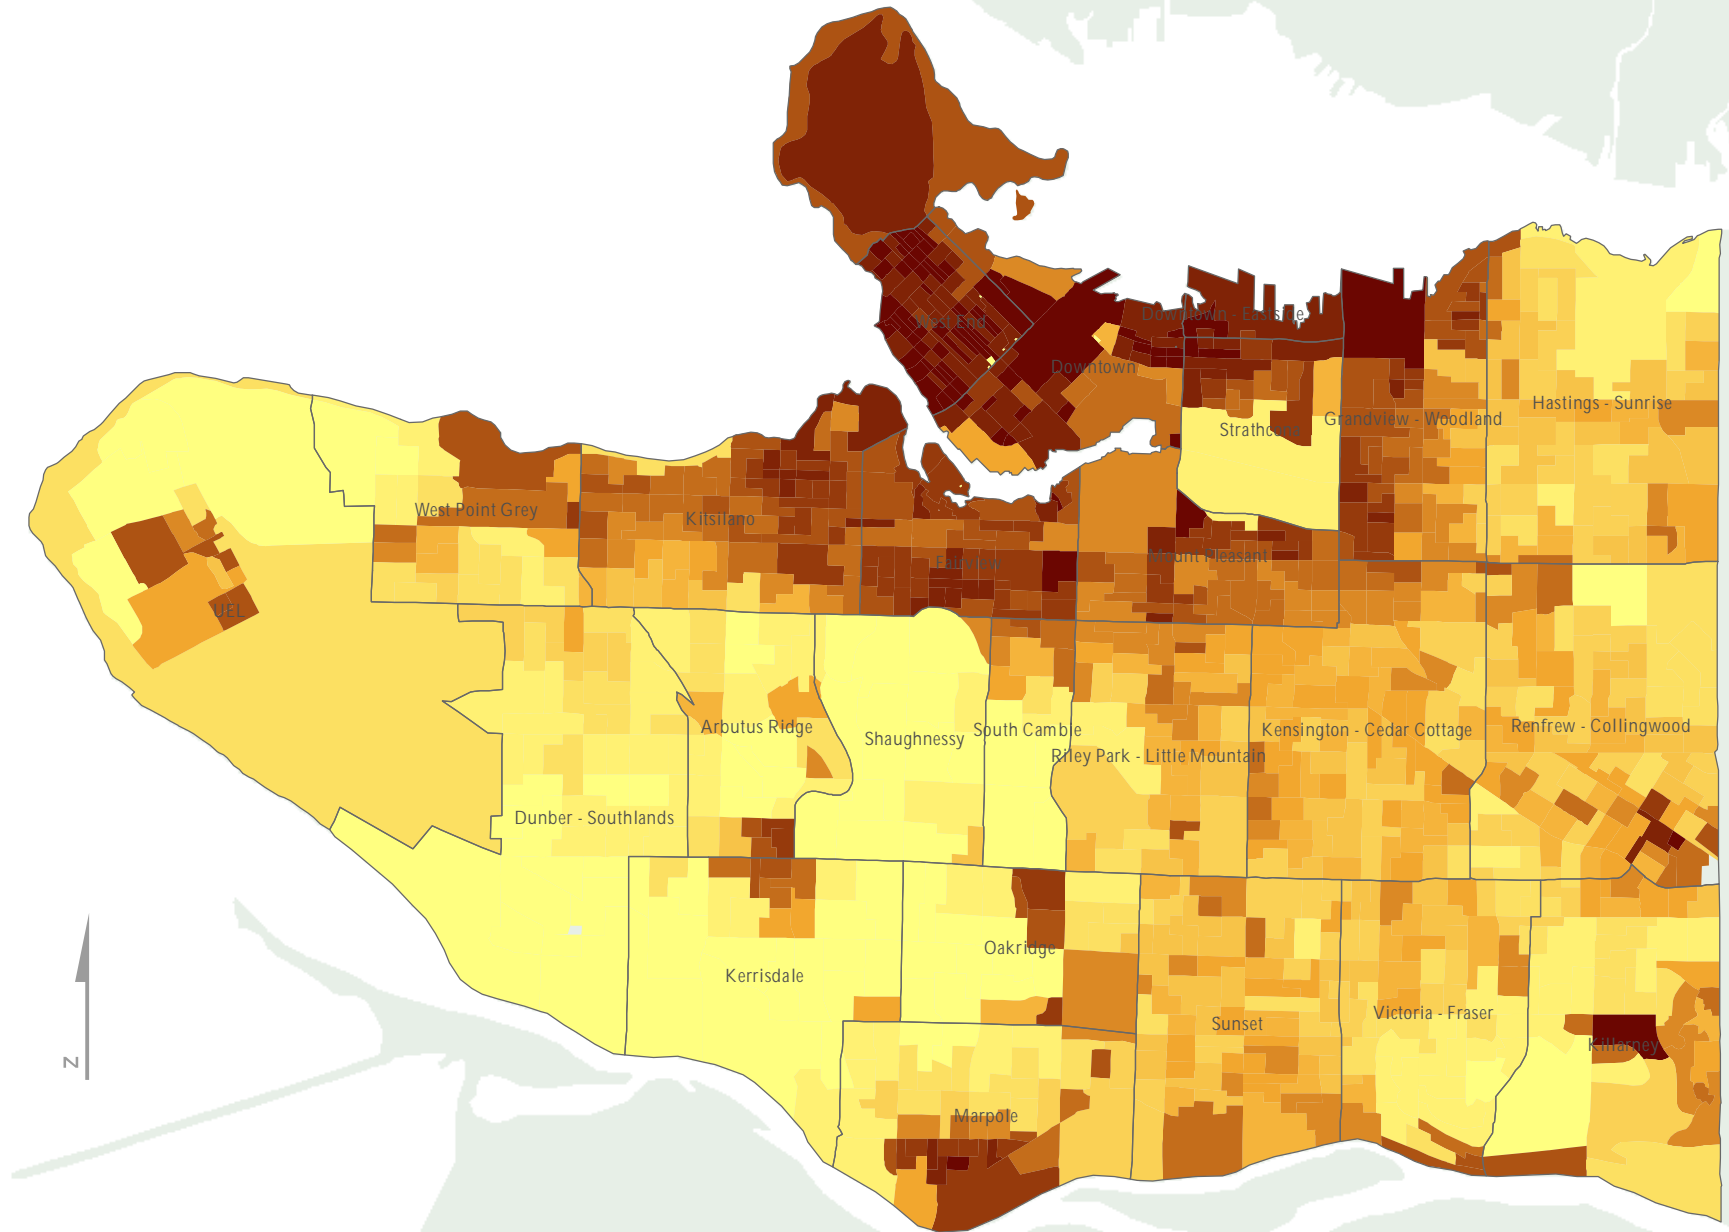

Dwellings per Residential Hectare by Vancouver Disemination Area

Dwellings per 'Residential Hectare' (RHA)

Data Source: DMTI, Census Data, 2001