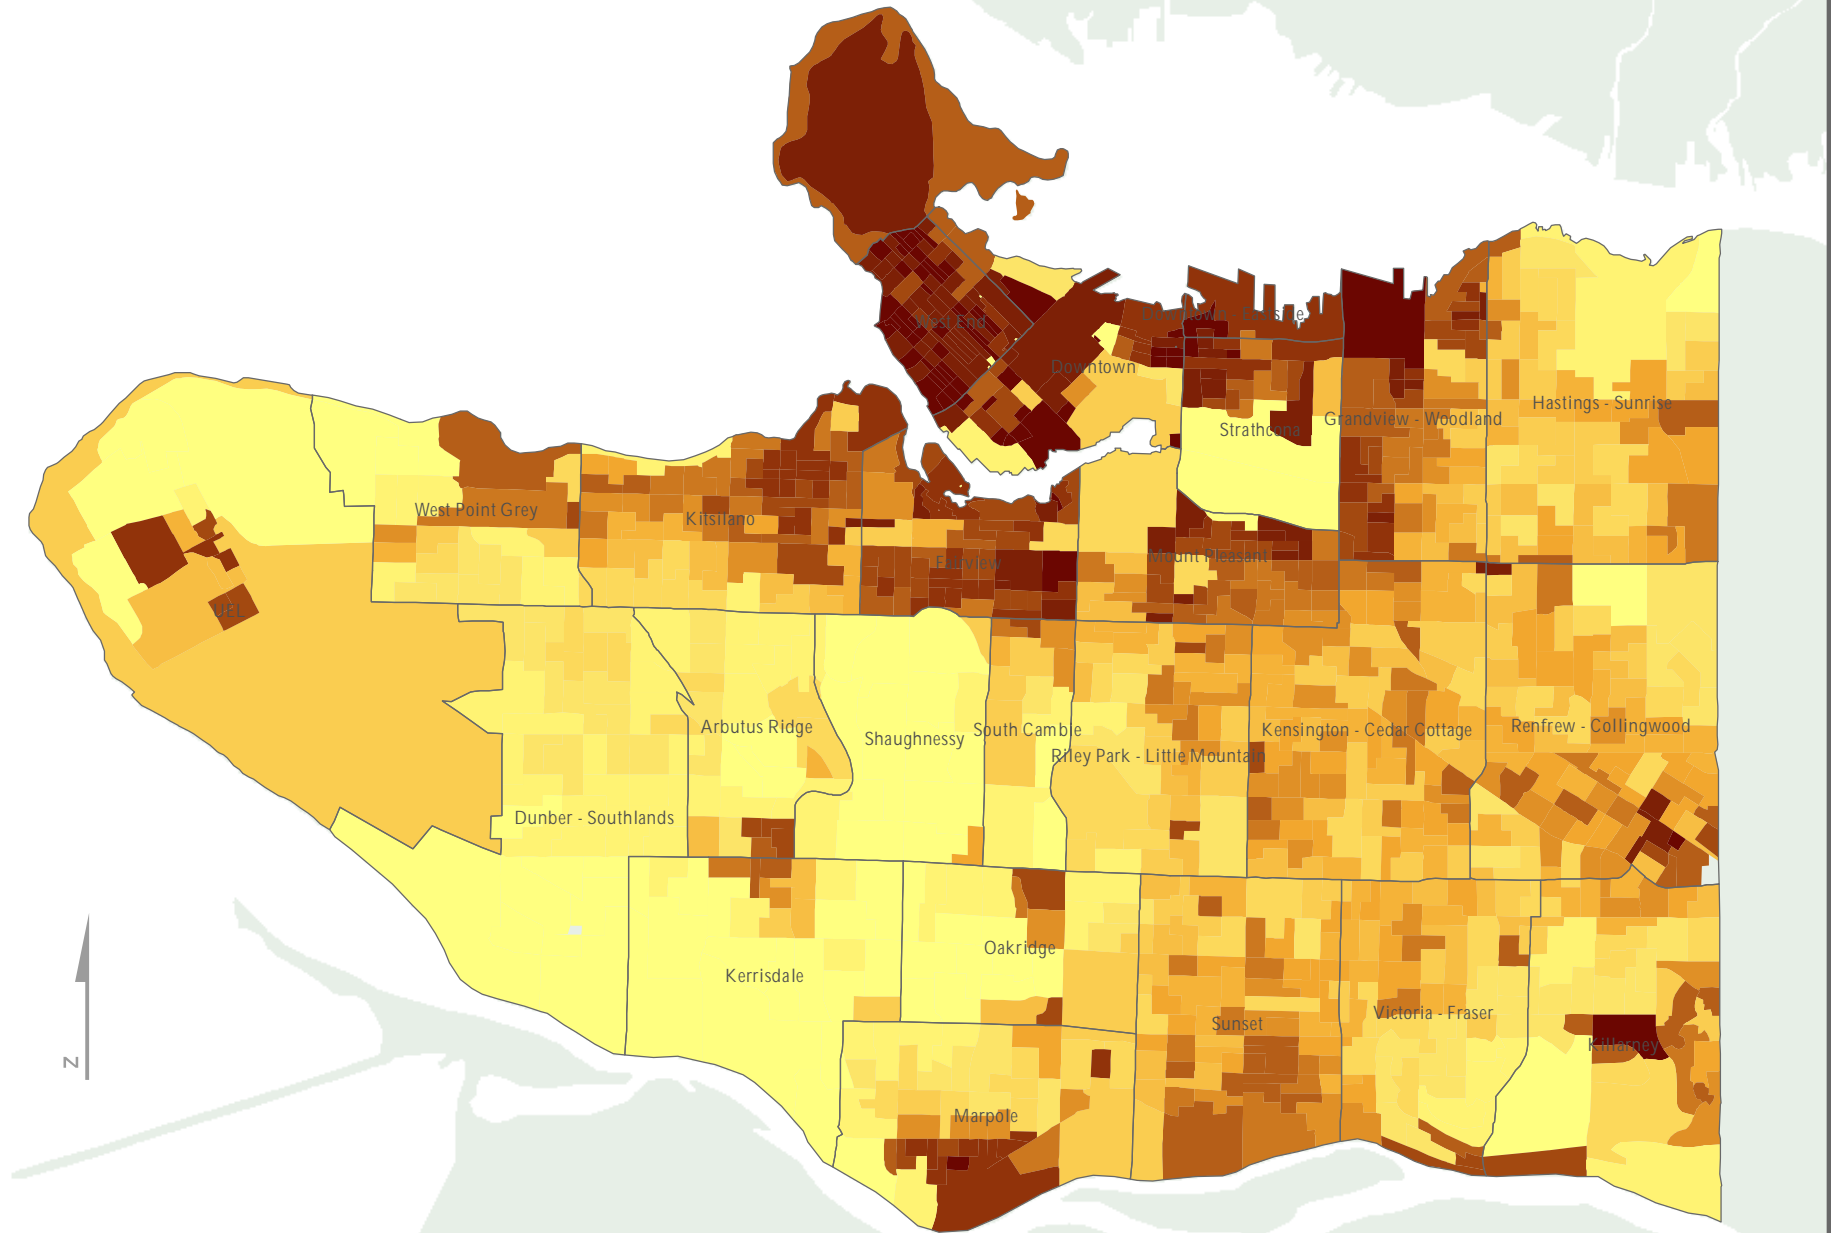

Population per Residential Hectare by Vancouver Disemination Area

Population per 'Residential Hectare' (RHA)

Data Source: DMTI, Census Data, 2001