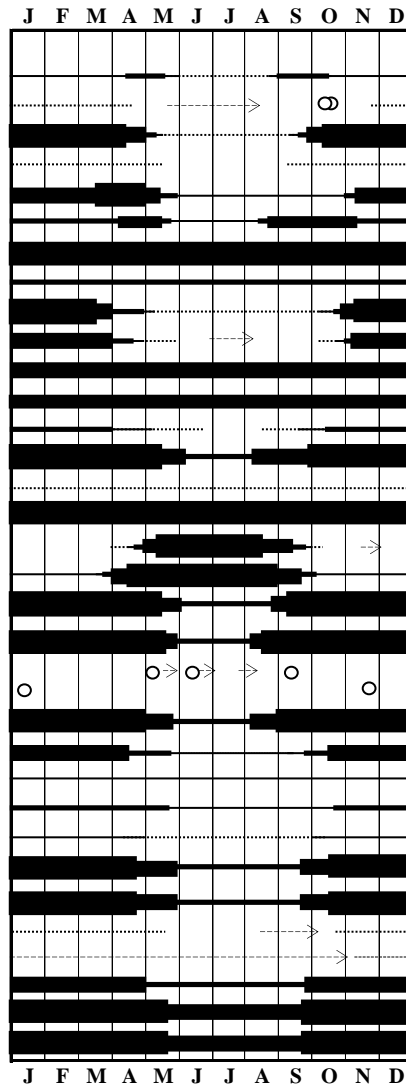

1. **Geese, Swans, and Ducks**
2. Greater White-fronted Goose
   - *Emperor Goose*
   - Snow Goose
   - *Ross' Goose*
   - Brant
   - Cackling Goose
   - Canada Goose*
   - Mute Swan* [I]
   - Trumpeter Swan
   - Tundra Swan
   - Wood Duck*
   - Gadwall*
   - Eurasian Wigeon
   - American Wigeon*
   - *American Black Duck** [I,X]
   - Mallard*
   - Blue-winged Teal*
   - Cinnamon Teal*
   - Northern Shoveler*
   - Northern Pintail*
   - *Garganey (6)*
   - *Baikal Teal (2)*
   - Green-winged Teal*
   - Canvasback
   - Redhead
   - Ring-necked Duck*
   - Tufted Duck
   - Greater Scaup
   - Lesser Scaup
   - *King Eider*
   - *Common Eider (1)*
   - Harlequin Duck*
   - Surf Scoter
   - White-winged Scoter