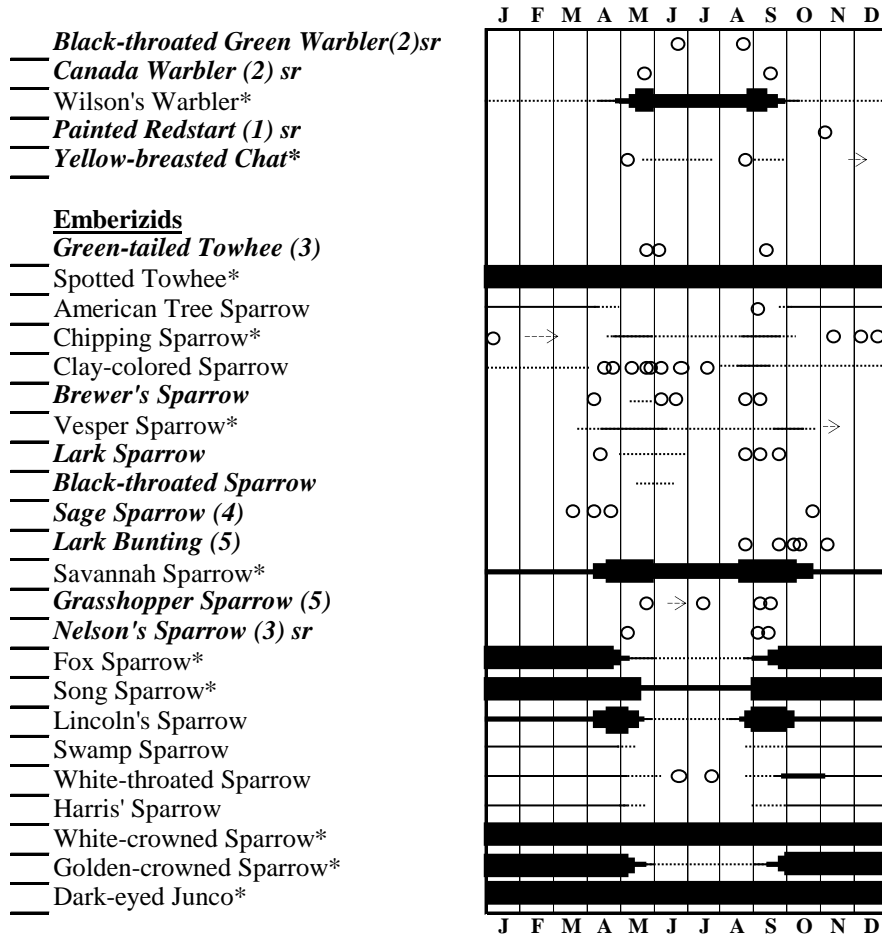

- Kingfishers**  
 \_\_\_ Belted Kingfisher\*

- Woodpeckers**  
 \_\_\_ Lewis's Woodpecker\*  
 \_\_\_ *Acorn Woodpecker (1)*  
 \_\_\_ *Williamson's Sapsucker (1) sr*  
 \_\_\_ *Yellow-bellied Sapsucker*  
 \_\_\_ Red-naped Sapsucker  
 \_\_\_ Red-breasted Sapsucker\*  
 \_\_\_ Downy Woodpecker\*  
 \_\_\_ Hairy Woodpecker\*  
 \_\_\_ American Three-toed Woodpecker\*  
 \_\_\_ *Black-backed Woodpecker (1) sr*  
 \_\_\_ Northern Flicker\*  
 \_\_\_ Pileated Woodpecker\*

- Falcons**  
 \_\_\_ American Kestrel\*  
 \_\_\_ Merlin\*  
 \_\_\_ Gyrfalcon  
 \_\_\_ Peregrine Falcon\*  
 \_\_\_ *Prairie Falcon*

- Tyrant Flycatchers**
- Olive-sided Flycatcher\*
- Western Wood-Pewee\*
- ***Alder Flycatcher***
- Willow Flycatcher\*
- Least Flycatcher\*
- Hammond's Flycatcher\*
- Dusky Flycatcher
- Pacific-slope Flycatcher\*
- ***Black Phoebe (8)***
- ***Eastern Phoebe (6)***
- Say's Phoebe
- Ash-throated Flycatcher
- ***Tropical Kingbird (6)***
- Western Kingbird\*
- Eastern Kingbird\*
- ***Scissor-tailed Flycatcher (3)***
  
- Shrikes**
- ***Loggerhead Shrike***
- Northern Shrike
  
- Vireos**
- Cassin's Vireo\*
- Hutton's Vireo\*
- Warbling Vireo\*
- ***Philadelphia Vireo (1) sr***
- Red-eyed Vireo\*
  
- Jays and Crows**
- Gray Jay\*
- Steller's Jay\*
- Blue Jay
- ***Western Scrub-Jay***
- ***Clark's Nutcracker***

- *Black-billed Magpie\* [X]*
- Northwestern Crow\*
- Common Raven\*
  
- Larks**
- *Sky Lark (2)*
- Horned Lark\*
  
- Swallows**
- Purple Martin\*
- Tree Swallow\*
- Violet-green Swallow\*
- Northern Rough-winged Swallow\*
- Bank Swallow\*
- Cliff Swallow\*
- *Cave Swallow (1)*
- Barn Swallow\*
  
- Chickadees**
- Black-capped Chickadee\*
- Mountain Chickadee
- Chestnut-backed Chickadee\*
- *Boreal Chickadee (1) sr*
  
- Bushtits**
- Bushtit\*
  
- Nuthatches**
- Red-breasted Nuthatch\*
- *White-breasted Nuthatch*
- *Pygmy Nuthatch (4) sr*
  
- Creepers**
- Brown Creeper\*